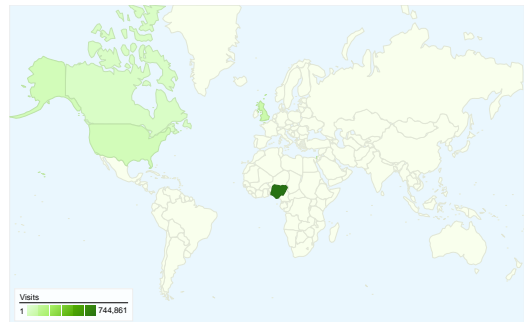

Site Usage

 **1,145,963** Visits

 **46.83%** Bounce Rate

 **3,491,181** Pageviews

 **00:06:34** Avg. Time on Site

 **3.05** Pages/Visit

 **38.70%** % New Visits

Visitors Overview

Visitors
455,999

Map Overlay world

Traffic Sources Overview

- **Direct Traffic**
547,659 (47.79%)
- **Search Engines**
492,041 (42.94%)
- **Referring Sites**
105,955 (9.25%)
- **Other**
308 (0.03%)

Content Overview

All traffic sources sent a total of 1,145,963 visits

-  **47.79% Direct Traffic**
-  **9.25% Referring Sites**
-  **42.94% Search Engines**

Top Traffic Sources

Sources	Visits	% visits
(direct) ((none))	547,659	47.79%
google (organic)	403,309	35.19%
yahoo (organic)	47,702	4.16%
careersnigeria.com (referral)	35,354	3.09%
live (organic)	28,552	2.49%

Site Usage

Country/Territory	Visits	Pages/Visit	Avg. Time on Site	% New Visits	Bounce Rate
Visits 1,145,963 % of Site Total: 100.00%	Pages/Visit 3.05 Site Avg: 3.05 (0.00%)	Avg. Time on Site 00:06:34 Site Avg: 00:06:34 (0.00%)	% New Visits 38.74% Site Avg: 38.70% (0.11%)	Bounce Rate 46.83% Site Avg: 46.83% (0.00%)	
Nigeria	744,861	2.94	00:06:35	35.68%	47.28%
United Kingdom	89,796	3.58	00:06:00	39.13%	45.91%
Israel	65,995	3.20	00:07:46	55.23%	42.54%
United States	59,460	3.18	00:06:15	43.17%	47.54%
Canada	31,791	3.41	00:07:37	54.28%	41.35%
Kenya	30,514	3.27	00:07:11	43.96%	43.46%
Italy	13,858	3.14	00:07:34	47.75%	44.91%
Lebanon	13,492	2.96	00:06:16	35.51%	45.29%
Netherlands	12,647	2.88	00:04:43	25.49%	50.18%
South Africa	10,281	2.84	00:05:47	35.88%	52.03%