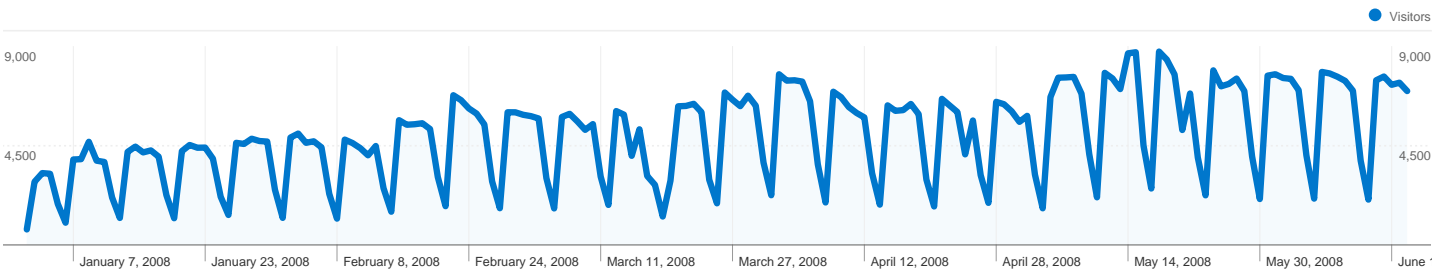

455,999 people visited this site

- **1,145,963 Visits**
- **455,999 Absolute Unique Visitors**
- **3,491,181 Pageviews**
- **3.05 Average Pageviews**
- **00:06:34 Time on Site**
- **46.83% Bounce Rate**
- **38.75% New Visits**

Technical Profile

Browser	Visits	% visits	Connection Speed	Visits	% visits
Internet Explorer	994,421	86.78%	Unknown	982,131	85.70%
Firefox	123,393	10.77%	T1	89,070	7.77%
Opera	23,537	2.05%	Dialup	29,664	2.59%
Safari	2,237	0.20%	DSL	26,466	2.31%
Mozilla	1,405	0.12%	Cable	16,118	1.41%