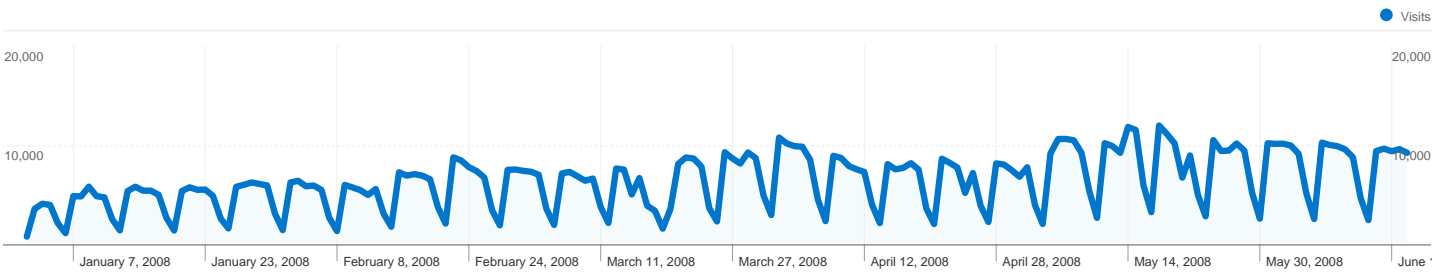

All traffic sources sent a total of 1,145,963 visits

- **47.79% Direct Traffic**
- **9.25% Referring Sites**
- **42.94% Search Engines**