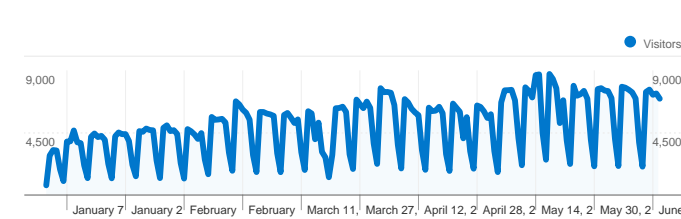

Site Usage

 **1,145,963** Visits

 **46.83%** Bounce Rate

 **3,491,181** Pageviews

 **00:06:34** Avg. Time on Site

 **3.05** Pages/Visit

 **38.70%** % New Visits

Visitors Overview

Visitors
455,999

Map Overlay world

Traffic Sources Overview

- **Direct Traffic**
547,659 (47.79%)
- **Search Engines**
492,041 (42.94%)
- **Referring Sites**
105,955 (9.25%)
- **Other**
308 (0.03%)

Content Overview

-  **1,145,963 Visits**
-  **455,999 Absolute Unique Visitors**
-  **3,491,181 Pageviews**
-  **3.05 Average Pageviews**
-  **00:06:34 Time on Site**
-  **46.83% Bounce Rate**
-  **38.75% New Visits**

Site Usage

Country/Territory	Visits	Pages/Visit	Avg. Time on Site	% New Visits	Bounce Rate
Visits 1,145,963 % of Site Total: 100.00%	Pages/Visit 3.05 Site Avg: 3.05 (0.00%)	Avg. Time on Site 00:06:34 Site Avg: 00:06:34 (0.00%)	% New Visits 38.74% Site Avg: 38.70% (0.11%)	Bounce Rate 46.83% Site Avg: 46.83% (0.00%)	
Nigeria	744,861	2.94	00:06:35	35.68%	47.28%
United Kingdom	89,796	3.58	00:06:00	39.13%	45.91%
Israel	65,995	3.20	00:07:46	55.23%	42.54%
United States	59,460	3.18	00:06:15	43.17%	47.54%
Canada	31,791	3.41	00:07:37	54.28%	41.35%
Kenya	30,514	3.27	00:07:11	43.96%	43.46%
Italy	13,858	3.14	00:07:34	47.75%	44.91%
Lebanon	13,492	2.96	00:06:16	35.51%	45.29%
Netherlands	12,647	2.88	00:04:43	25.49%	50.18%
South Africa	10,281	2.84	00:05:47	35.88%	52.03%