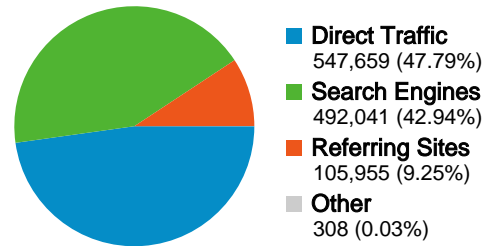

Top Traffic Sources

Sources	Visits	% visits
(direct) ((none))	547,659	47.79%
google (organic)	403,309	35.19%
yahoo (organic)	47,702	4.16%
careersnigeria.com (referral)	35,354	3.09%
live (organic)	28,552	2.49%

Keywords	Visits	% visits
jobs in nigeria	41,406	8.42%
www.careersnigeria.com	26,400	5.37%
careersnigeria	21,092	4.29%
careersnigeria.com	15,596	3.17%
careers nigeria	14,756	3.00%