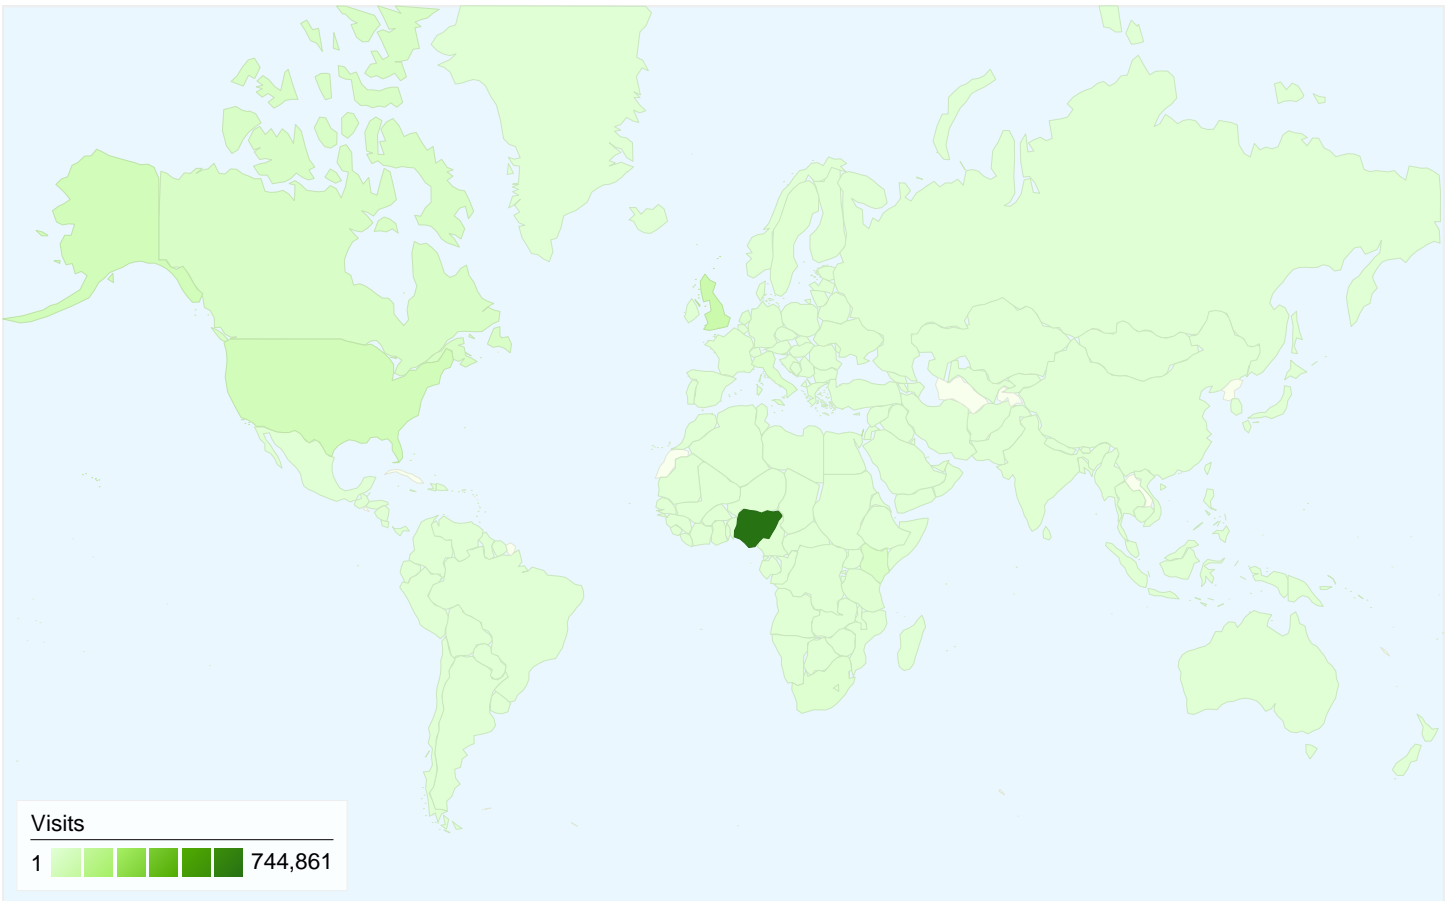

Visitors
455,999

Map Overlay world

Traffic Sources Overview

- **Direct Traffic**
547,659 (47.79%)
- **Search Engines**
492,041 (42.94%)
- **Referring Sites**
105,955 (9.25%)
- **Other**
308 (0.03%)

Content Overview

All traffic sources sent a total of 1,145,963 visits

-  **47.79% Direct Traffic**
-  **9.25% Referring Sites**
-  **42.94% Search Engines**

Top Traffic Sources

Sources	Visits	% visits
(direct) ((none))	547,659	47.79%
google (organic)	403,309	35.19%
yahoo (organic)	47,702	4.16%
careersnigeria.com (referral)	35,354	3.09%
live (organic)	28,552	2.49%

Keywords	Visits	% visits
jobs in nigeria	41,406	8.42%
www.careersnigeria.com	26,400	5.37%
careersnigeria	21,092	4.29%
careersnigeria.com	15,596	3.17%
careers nigeria	14,756	3.00%

1,145,963 visits came from 189 countries/territories

Site Usage

Country/Territory	Visits	Pages/Visit	Avg. Time on Site	% New Visits	Bounce Rate
Visits 1,145,963 % of Site Total: 100.00%	Pages/Visit 3.05 Site Avg: 3.05 (0.00%)	Avg. Time on Site 00:06:34 Site Avg: 00:06:34 (0.00%)	% New Visits 38.74% Site Avg: 38.70% (0.11%)	Bounce Rate 46.83% Site Avg: 46.83% (0.00%)	
Nigeria	744,861	2.94	00:06:35	35.68%	47.28%
United Kingdom	89,796	3.58	00:06:00	39.13%	45.91%
Israel	65,995	3.20	00:07:46	55.23%	42.54%
United States	59,460	3.18	00:06:15	43.17%	47.54%
Canada	31,791	3.41	00:07:37	54.28%	41.35%
Kenya	30,514	3.27	00:07:11	43.96%	43.46%
Italy	13,858	3.14	00:07:34	47.75%	44.91%
Lebanon	13,492	2.96	00:06:16	35.51%	45.29%
Netherlands	12,647	2.88	00:04:43	25.49%	50.18%
South Africa	10,281	2.84	00:05:47	35.88%	52.03%