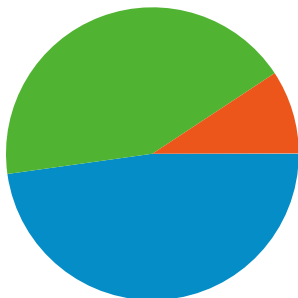

Site Usage

 **1,145,963** Visits

 **46.83%** Bounce Rate

 **3,491,181** Pageviews

 **00:06:34** Avg. Time on Site

 **3.05** Pages/Visit

 **38.70%** % New Visits

Visitors Overview

Visitors
455,999

Map Overlay world

Traffic Sources Overview

- **Direct Traffic**
547,659 (47.79%)
- **Search Engines**
492,041 (42.94%)
- **Referring Sites**
105,955 (9.25%)
- **Other**
308 (0.03%)

Content Overview

Site Usage

Country/Territory	Visits	Pages/Visit	Avg. Time on Site	% New Visits	Bounce Rate
Visits 1,145,963 % of Site Total: 100.00%	Pages/Visit 3.05 Site Avg: 3.05 (0.00%)	Avg. Time on Site 00:06:34 Site Avg: 00:06:34 (0.00%)	% New Visits 38.74% Site Avg: 38.70% (0.11%)	Bounce Rate 46.83% Site Avg: 46.83% (0.00%)	
Nigeria	744,861	2.94	00:06:35	35.68%	47.28%
United Kingdom	89,796	3.58	00:06:00	39.13%	45.91%
Israel	65,995	3.20	00:07:46	55.23%	42.54%
United States	59,460	3.18	00:06:15	43.17%	47.54%
Canada	31,791	3.41	00:07:37	54.28%	41.35%
Kenya	30,514	3.27	00:07:11	43.96%	43.46%
Italy	13,858	3.14	00:07:34	47.75%	44.91%
Lebanon	13,492	2.96	00:06:16	35.51%	45.29%
Netherlands	12,647	2.88	00:04:43	25.49%	50.18%
South Africa	10,281	2.84	00:05:47	35.88%	52.03%