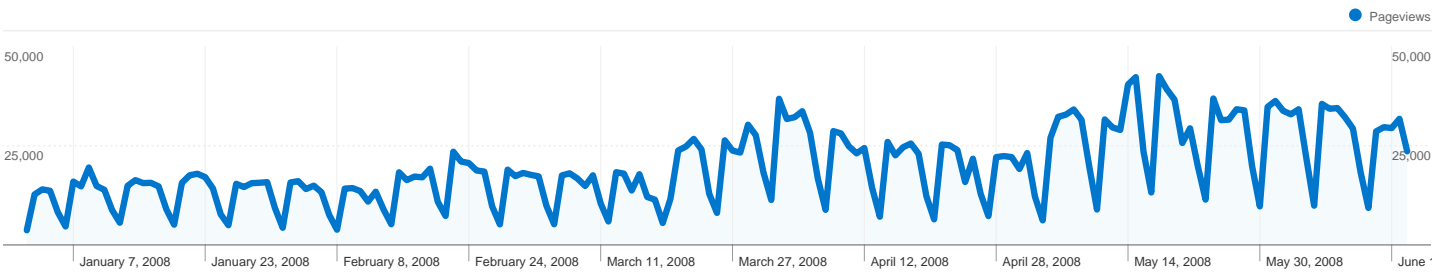

-  **1,145,963 Visits**
-  **455,999 Absolute Unique Visitors**
-  **3,491,181 Pageviews**
-  **3.05 Average Pageviews**
-  **00:06:34 Time on Site**
-  **46.83% Bounce Rate**
-  **38.75% New Visits**

All traffic sources sent a total of 1,145,963 visits

-  **47.79% Direct Traffic**
-  **9.25% Referring Sites**
-  **42.94% Search Engines**

Top Traffic Sources

Sources	Visits	% visits
(direct) ((none))	547,659	47.79%
google (organic)	403,309	35.19%
yahoo (organic)	47,702	4.16%
careersnigeria.com (referral)	35,354	3.09%
live (organic)	28,552	2.49%

Site Usage

Country/Territory	Visits	Pages/Visit	Avg. Time on Site	% New Visits	Bounce Rate
Visits 1,145,963 % of Site Total: 100.00%	Pages/Visit 3.05 Site Avg: 3.05 (0.00%)	Avg. Time on Site 00:06:34 Site Avg: 00:06:34 (0.00%)	% New Visits 38.74% Site Avg: 38.70% (0.11%)	Bounce Rate 46.83% Site Avg: 46.83% (0.00%)	
Nigeria	744,861	2.94	00:06:35	35.68%	47.28%
United Kingdom	89,796	3.58	00:06:00	39.13%	45.91%
Israel	65,995	3.20	00:07:46	55.23%	42.54%
United States	59,460	3.18	00:06:15	43.17%	47.54%
Canada	31,791	3.41	00:07:37	54.28%	41.35%
Kenya	30,514	3.27	00:07:11	43.96%	43.46%
Italy	13,858	3.14	00:07:34	47.75%	44.91%
Lebanon	13,492	2.96	00:06:16	35.51%	45.29%
Netherlands	12,647	2.88	00:04:43	25.49%	50.18%
South Africa	10,281	2.84	00:05:47	35.88%	52.03%